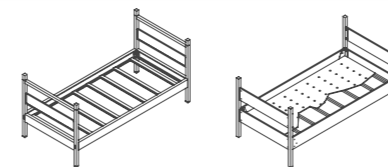

PORTABLE STEEL RACKS  
ÉTAGÈRE

PRODUCT

CODE

PSR031  
PSR043  
PSR059  
PSR075  
PSR093

DIMENSIONS

93x31x200 h  
93x43x200 h  
93x59x200 h  
93x75x200 h  
93x93x240 h

ACCOMMODATION  
HÉBERGEMENT

98x198x90 h

PRODUCT

CODE

KRY01  
KRY02

DESCRIPTION

Single Bed / Lit Simple  
Single Bed / Lit Simple

DIMENSIONS

98x198x90 h  
98x198x90 h