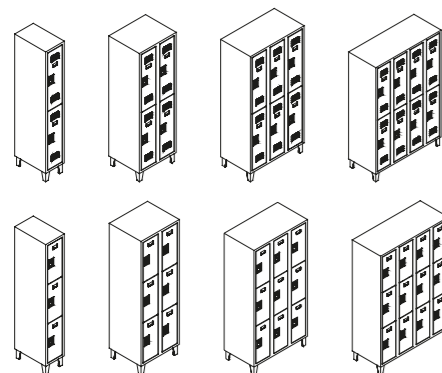

30cm

MULTI COMPARTMENT LOCKERS
MULTICASIERS

RP/RS 312 RP/RS 313 RP/RS 314 RP/RS 315

RP/RS 342

PRODUCT

CODE DESCRIPTION DIMENSIONS

RP/RS 312	1 Coloumn 2 Doors / 1 Col. 2 Cases	30X50X180 h
RP/RS 322	2 Coloumn 2 Doors / 2 Col. 2 Cases	60X50X180 h
RP/RS 332	3 Coloumn 2 Doors / 3 Col. 2 Cases	90X50X180 h
RP/RS 342	4 Coloumn 2 Doors / 4 Col. 2 Cases	120X50X180h
RP/RS 313	1 Coloumn 3 Doors / 1 Col. 3 Cases	30X50X180 h
RP/RS 323	2 Coloumn 3 Doors / 2 Col. 3 Cases	60X50X180 h
RP/RS 333	3 Coloumn 3 Doors / 3 Col. 3 Cases	90X50X180 h
RP/RS 343	4 Coloumn 3 Doors / 4 Col. 3 Cases	120X50X180h

RP: **Legs** / Pieds
RS: **Based** / Socle

PRODUCT

CODE DESCRIPTION DIMENSIONS

RP/RS 314	1 Coloumn 4 Doors / 1 Col. 4 Cases	30X50X180 h
RP/RS 324	2 Coloumn 4 Doors / 2 Col. 4 Cases	60X50X180 h
RP/RS 334	3 Coloumn 4 Doors / 3 Col. 4 Cases	90X50X180 h
RP/RS 344	4 Coloumn 4 Doors / 4 Col. 4 Cases	120X50X180h
RP/RS 315	1 Coloumn 5 Doors / 1 Col. 5 Cases	30X50X180 h
RP/RS 325	2 Coloumn 5 Doors / 2 Col. 5 Cases	60X50X180 h
RP/RS 335	3 Coloumn 5 Doors / 3 Col. 5 Cases	90X50X180 h
RP/RS 345	4 Coloumn 5 Doors / 4 Col. 5 Cases	120X50X180h