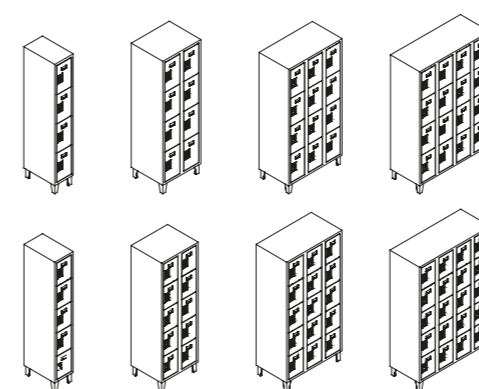

30cm

MULTI COMPARTMENT LOCKERS
MULTICASIERS

RP/RS 312 RP/RS 313 RP/RS 314 RP/RS 315

RP/RS 342

PRODUCT

CODE DESCRIPTION DIMENSIONS

RP/RS 312	1 Coloumn 2 Doors / 1 Col. 2 Cases	30X50X180 h
RP/RS 322	2 Coloumn 2 Doors / 2 Col. 2 Cases	60X50X180 h
RP/RS 332	3 Coloumn 2 Doors / 3 Col. 2 Cases	90X50X180 h
RP/RS 342	4 Coloumn 2 Doors / 4 Col. 2 Cases	120X50X180h
RP/RS 313	1 Coloumn 3 Doors / 1 Col. 3 Cases	30X50X180 h
RP/RS 323	2 Coloumn 3 Doors / 2 Col. 3 Cases	60X50X180 h
RP/RS 333	3 Coloumn 3 Doors / 3 Col. 3 Cases	90X50X180 h
RP/RS 343	4 Coloumn 3 Doors / 4 Col. 3 Cases	120X50X180h

RP: **Legs** / Pieds
RS: **Based** / Socle

PRODUCT

CODE DESCRIPTION DIMENSIONS

RP/RS 314	1 Coloumn 4 Doors / 1 Col. 4 Cases	30X50X180 h
RP/RS 324	2 Coloumn 4 Doors / 2 Col. 4 Cases	60X50X180 h
RP/RS 334	3 Coloumn 4 Doors / 3 Col. 4 Cases	90X50X180 h
RP/RS 344	4 Coloumn 4 Doors / 4 Col. 4 Cases	120X50X180h
RP/RS 315	1 Coloumn 5 Doors / 1 Col. 5 Cases	30X50X180 h
RP/RS 325	2 Coloumn 5 Doors / 2 Col. 5 Cases	60X50X180 h
RP/RS 335	3 Coloumn 5 Doors / 3 Col. 5 Cases	90X50X180 h
RP/RS 345	4 Coloumn 5 Doors / 4 Col. 5 Cases	120X50X180h