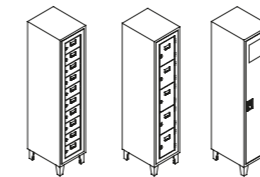

40X50X180 h
80X50X180 h
120X50X180h
40X50X195 h
80X50X195 h
120X50X195h

VZP: Legs / Pieds
VZS: Based / Socle

LAUNDRY LOCKERS
ARMOIRES À LINGE

VLPC105

VLSP201

VLPC110

PRODUCT

CODE

DESCRIPTION

DIMENSIONS

VLPC105
VLPC110
VLSP201

Laundry Lockers With 5 Doors / Armoires à Linge 5
Laundry Lockers With 10 Doors / Armoires à Linge 10
Laundry Lockers With a Door / Armoires à Linge Sale

40X50X195 h
40X50X195 h
40X50X195 h