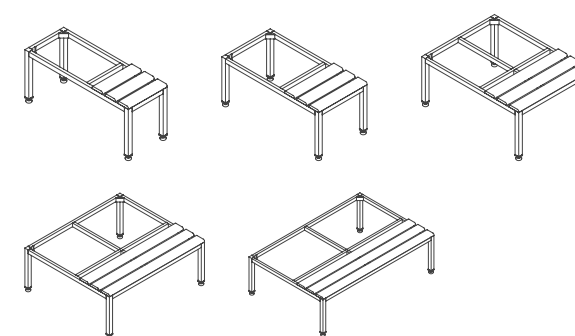

BENCHES
BANCS PATÈRES

BCPD 1500
BCPD 2000

BCPS 1500
BCPS 2000

RBC 1000
RBC 1500
RBC 2000

PRODUCT

CODE DESCRIPTION DIMENSIONS

RBC1000G	Bench / Banc	100x30x35 h
RBC1000G	Bench / Banc	100x30x45 h
RBC1500G	Bench / Banc	150x30x35 h
RBC1500G	Bench / Banc	150x30x45 h
RBC2000G	Bench / Banc	200x30x35 h
RBC2000G	Bench / Banc	200x30x45 h
BCPS1500G	Bench With Hangers, Single Face / Banc Patères Simple Face	150x30x45 h
BCPS2000G	Bench With Hangers, Single Face / Banc Patères Simple Face	200x30x45 h
BCPSD1500G	Bench With Hangers, Double Face / Banc Double Face	150x30x45 h
BCPD2000G	Bench With Hangers, Double Face / Banc Double Face	200x30x45 h

PRODUCT

CODE DESCRIPTION DIMENSIONS

RSB300	Bench / Socles Bancs	30x80x35 h
RSB400	Bench / Socles Bancs	40x80x35 h
RSB600	Bench / Socles Bancs	60x80x35 h
RSB800	Bench / Socles Bancs	80x80x35 h
RSB900	Bench / Socles Bancs	90x80x35 h
RSB1200	Bench / Socles Bancs	120x80x35 h
DRSB300	Bench / Socles Double Face	30x160x35 h
DRSB400	Bench / Socles Double Face	40x160x35 h
DRSB600	Bench / Socles Double Face	60x160x35 h
DRSB800	Bench / Socles Double Face	80x160x35 h
DRSB900	Bench / Socles Double Face	90x160x35 h
DRSB1200	Bench / Socles Double Face	120x160x35 h