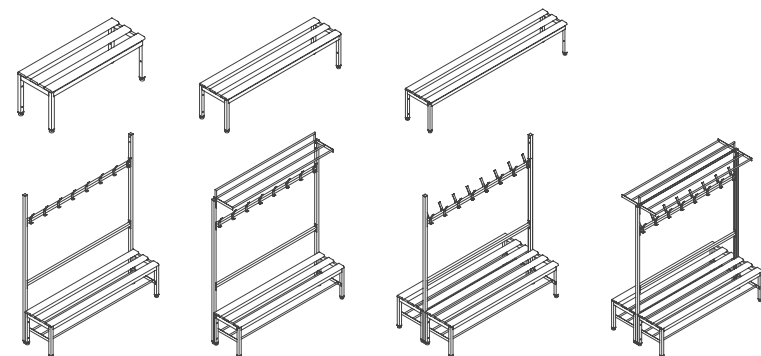

BENCHES
BANCS PATÈRES

BCPD 1500
BCPD 2000

BCPS 1500
BCPS 2000

RBC 1000
RBC 1500
RBC 2000

PRODUCT

CODE DESCRIPTION DIMENSIONS

RBC1000G	Bench / Banc	100x30x35 h
RBC1000G	Bench / Banc	100x30x45 h
RBC1500G	Bench / Banc	150x30x35 h
RBC1500G	Bench / Banc	150x30x45 h
RBC2000G	Bench / Banc	200x30x35 h
RBC2000G	Bench / Banc	200x30x45 h
BCPS1500G	Bench With Hangers, Single Face / Banc Patères Simple Face	150x30x45 h
BCPS2000G	Bench With Hangers, Single Face / Banc Patères Simple Face	200x30x45 h
BCPSD1500G	Bench With Hangers, Double Face / Banc Double Face	150x30x45 h
BCPD2000G	Bench With Hangers, Double Face / Banc Double Face	200x30x45 h

PRODUCT

CODE DESCRIPTION DIMENSIONS

RSB300	Bench / Socles Bancs	30x80x35 h
RSB400	Bench / Socles Bancs	40x80x35 h
RSB600	Bench / Socles Bancs	60x80x35 h
RSB800	Bench / Socles Bancs	80x80x35 h
RSB900	Bench / Socles Bancs	90x80x35 h
RSB1200	Bench / Socles Bancs	120x80x35 h
DRSB300	Bench / Socles Double Face	30x160x35 h
DRSB400	Bench / Socles Double Face	40x160x35 h
DRSB600	Bench / Socles Double Face	60x160x35 h
DRSB800	Bench / Socles Double Face	80x160x35 h
DRSB900	Bench / Socles Double Face	90x160x35 h
DRSB1200	Bench / Socles Double Face	120x160x35 h