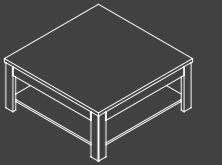

TOPLANTI MASASI
MEETING TABLE
200X100X75 cm
XP200TM

TOPLANTI MASASI
MEETING TABLE
220X100X75 cm
XP220TM

TOPLANTI MASASI
MEETING TABLE
240X100X75 cm
XP240TM

TOPLANTI MASASI
MEETING TABLE
260X100X75 cm
XP260TM

XP ETAJER

XP ETAGERE

ETAJER
ETAGERE
105X45X65 cm
XP105ETJ

XP KESON

XP PEDESTAL

3 ÇEKMECELİ KESON
PEDESTAL WITH 3 DRAWERS
43X47X65 cm
AKS-3T

XP SEHPALAR

XP SIDE TABLES

SEHPA
SIDE TABLE
50X50X45 cm
XP050S

SEHPA
SIDE TABLE
50X100X45 cm
XP100S

SEHPA
SIDE TABLE
100X100X45 cm
XP501S

XP DOLAP

XP CABINETS

DOLAP
CABINET
220X40X130 cm
XP130KNS