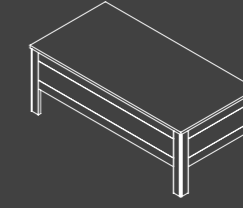

XP

ARA YÖNETİCİ OFİS SİSTEMLERİ
Semi Executive Office Systems

XP

TOPLANTI MASASI

Meeting Table

XP ARA YÖNETİCİ MASALARI

XP SEMI EXECUTIVE DESKS

MASA
DESK
160X100X75 cm
XP160MS

MASA
DESK
180X100X75 cm
XP180MS

MASA
DESK
200X100X75 cm
XP200MS

MASA
DESK
220X100X75 cm
XP220MS

MASA
DESK
240X100X75 cm
XP240MS

XP TOPLANTI MASALARI

XP MEETING TABLES

TOPLANTI MASASI
MEETING TABLE
110X110X75 cm
XP110TM