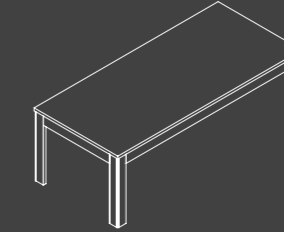

XP

ARA YÖNETİCİ OFİS SİSTEMLERİ
Semi Executive Office Systems

XP

TOPLANTI MASASI

Meeting Table

XP ARA YÖNETİCİ MASALARI

XP SEMI EXECUTIVE DESKS

MASA
DESK
160X100X75 cm
XP160MS

MASA
DESK
180X100X75 cm
XP180MS

MASA
DESK
200X100X75 cm
XP200MS

MASA
DESK
220X100X75 cm
XP220MS

MASA
DESK
240X100X75 cm
XP240MS

XP TOPLANTI MASALARI

XP MEETING TABLES

TOPLANTI MASASI
MEETING TABLE
110X110X75 cm
XP110TM

TOPLANTI MASASI
MEETING TABLE
200X100X75 cm
XP200TM

TOPLANTI MASASI
MEETING TABLE
220X100X75 cm
XP220TM

TOPLANTI MASASI
MEETING TABLE
240X100X75 cm
XP240TM

TOPLANTI MASASI
MEETING TABLE
260X100X75 cm
XP260TM