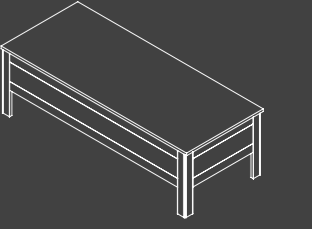

XP

ARA YÖNETİCİ OFİS SİSTEMLERİ
Semi Executive Office Systems

XP

TOPLANTI MASASI

Meeting Table

XP ARA YÖNETİCİ MASALARI

XP SEMI EXECUTIVE DESKS

MASA
DESK
160X100X75 cm
XP160MS

MASA
DESK
180X100X75 cm
XP180MS

MASA
DESK
200X100X75 cm
XP200MS

MASA
DESK
220X100X75 cm
XP220MS

MASA
DESK
240X100X75 cm
XP240MS

XP TOPLANTI MASALARI

XP MEETING TABLES

TOPLANTI MASASI
MEETING TABLE
110X110X75 cm
XP110TM

TOPLANTI MASASI
MEETING TABLE
200X100X75 cm
XP200TM

TOPLANTI MASASI
MEETING TABLE
220X100X75 cm
XP220TM

TOPLANTI MASASI
MEETING TABLE
240X100X75 cm
XP240TM

TOPLANTI MASASI
MEETING TABLE
260X100X75 cm
XP260TM