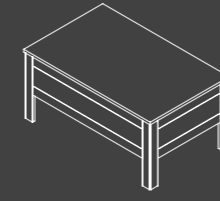

XP

ARA YÖNETİCİ OFİS SİSTEMLERİ
Semi Executive Office Systems

XP

TOPLANTI MASASI

Meeting Table

XP ARA YÖNETİCİ MASALARI

XP SEMI EXECUTIVE DESKS

MASA
DESK
160X100X75 cm
XP160MS

MASA
DESK
180X100X75 cm
XP180MS

MASA
DESK
200X100X75 cm
XP200MS

MASA
DESK
220X100X75 cm
XP220MS

MASA
DESK
240X100X75 cm
XP240MS

XP TOPLANTI MASALARI

XP MEETING TABLES

TOPLANTI MASASI
MEETING TABLE
110X110X75 cm
XP110TM