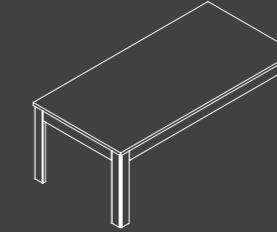

XP

ARA YÖNETİCİ OFİS SİSTEMLERİ
Semi Executive Office Systems

XP

TOPLANTI MASASI

Meeting Table

XP ARA YÖNETİCİ MASALARI

XP SEMI EXECUTIVE DESKS

MASA
DESK
160X100X75 cm
XP160MS

MASA
DESK
180X100X75 cm
XP180MS

MASA
DESK
200X100X75 cm
XP200MS

MASA
DESK
220X100X75 cm
XP220MS

MASA
DESK
240X100X75 cm
XP240MS

XP TOPLANTI MASALARI

XP MEETING TABLES

TOPLANTI MASASI
MEETING TABLE
110X110X75 cm
XP110TM

TOPLANTI MASASI
MEETING TABLE
200X100X75 cm
XP200TM

TOPLANTI MASASI
MEETING TABLE
220X100X75 cm
XP220TM

TOPLANTI MASASI
MEETING TABLE
240X100X75 cm
XP240TM

TOPLANTI MASASI
MEETING TABLE
260X100X75 cm
XP260TM