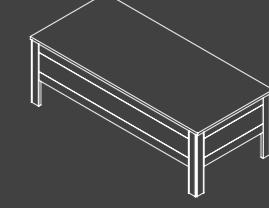

XP

ARA YÖNETİCİ OFİS SİSTEMLERİ
Semi Executive Office Systems

XP

TOPLANTI MASASI

Meeting Table

XP ARA YÖNETİCİ MASALARI

XP SEMI EXECUTIVE DESKS

MASA
DESK
160X100X75 cm
XP160MS

MASA
DESK
180X100X75 cm
XP180MS

MASA
DESK
200X100X75 cm
XP200MS

MASA
DESK
220X100X75 cm
XP220MS

MASA
DESK
240X100X75 cm
XP240MS

XP TOPLANTI MASALARI

XP MEETING TABLES

TOPLANTI MASASI
MEETING TABLE
110X110X75 cm
XP110TM