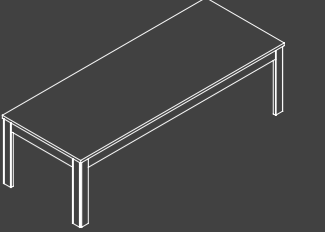

XP

ARA YÖNETİCİ OFİS SİSTEMLERİ
Semi Executive Office Systems

XP

TOPLANTI MASASI

Meeting Table

XP ARA YÖNETİCİ MASALARI

XP SEMI EXECUTIVE DESKS

MASA
DESK
160X100X75 cm
XP160MS

MASA
DESK
180X100X75 cm
XP180MS

MASA
DESK
200X100X75 cm
XP200MS

MASA
DESK
220X100X75 cm
XP220MS

MASA
DESK
240X100X75 cm
XP240MS

XP TOPLANTI MASALARI

XP MEETING TABLES

TOPLANTI MASASI
MEETING TABLE
110X110X75 cm
XP110TM

TOPLANTI MASASI
MEETING TABLE
200X100X75 cm
XP200TM

TOPLANTI MASASI
MEETING TABLE
220X100X75 cm
XP220TM

TOPLANTI MASASI
MEETING TABLE
240X100X75 cm
XP240TM

TOPLANTI MASASI
MEETING TABLE
260X100X75 cm
XP260TM