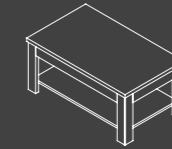

TOPLANTI MASASI
MEETING TABLE
200X100X75 cm
XP200TM

TOPLANTI MASASI
MEETING TABLE
220X100X75 cm
XP220TM

TOPLANTI MASASI
MEETING TABLE
240X100X75 cm
XP240TM

TOPLANTI MASASI
MEETING TABLE
260X100X75 cm
XP260TM

XP ETAJER

XP ETAGERE

ETAJER
ETAGERE
105X45X65 cm
XP105ETJ

XP KESON

XP PEDESTAL

3 ÇEKMECELİ KESON
PEDESTAL WITH 3 DRAWERS
43X47X65 cm
AKS-3T

XP SEHPALAR

XP SIDE TABLES

SEHPA
SIDE TABLE
50X50X45 cm
XP050S

SEHPA
SIDE TABLE
50X100X45 cm
XP100S

SEHPA
SIDE TABLE
100X100X45 cm
XP501S

XP DOLAP

XP CABINETS

DOLAP
CABINET
220X40X130 cm
XP130KNS