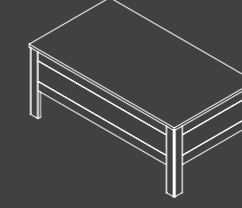

XP

ARA YÖNETİCİ OFİS SİSTEMLERİ
Semi Executive Office Systems

XP

TOPLANTI MASASI

Meeting Table

XP ARA YÖNETİCİ MASALARI

XP SEMI EXECUTIVE DESKS

MASA
DESK
160X100X75 cm
XP160MS

MASA
DESK
180X100X75 cm
XP180MS

MASA
DESK
200X100X75 cm
XP200MS

MASA
DESK
220X100X75 cm
XP220MS

MASA
DESK
240X100X75 cm
XP240MS

XP TOPLANTI MASALARI

XP MEETING TABLES

TOPLANTI MASASI
MEETING TABLE
110X110X75 cm
XP110TM