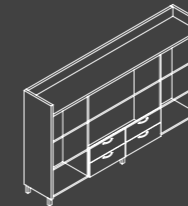

XP ETAJER

XP ETAGERE

ETAJER
ETAGERE
105X45X65 cm
XP105ETJ

XP KESON

XP PEDESTAL

3 ÇEKMECELİ KESON
PEDESTAL WITH 3 DRAWERS
43X47X65 cm
AKS-3T

XP SEHPALAR

XP SIDE TABLES

SEHPA
SIDE TABLE
50X50X45 cm
XP050S

SEHPA
SIDE TABLE
50X100X45 cm
XP100S

SEHPA
SIDE TABLE
100X100X45 cm
XP501S

XP DOLAP

XP CABINETS

DOLAP
CABINET
220X40X130 cm
XP130KNS