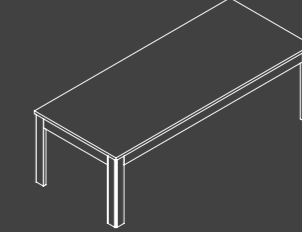

XP

ARA YÖNETİCİ OFİS SİSTEMLERİ
Semi Executive Office Systems

XP

TOPLANTI MASASI

Meeting Table

XP ARA YÖNETİCİ MASALARI

XP SEMI EXECUTIVE DESKS

MASA
DESK
160X100X75 cm
XP160MS

MASA
DESK
180X100X75 cm
XP180MS

MASA
DESK
200X100X75 cm
XP200MS

MASA
DESK
220X100X75 cm
XP220MS

MASA
DESK
240X100X75 cm
XP240MS

XP TOPLANTI MASALARI

XP MEETING TABLES

TOPLANTI MASASI
MEETING TABLE
110X110X75 cm
XP110TM

TOPLANTI MASASI
MEETING TABLE
200X100X75 cm
XP200TM

TOPLANTI MASASI
MEETING TABLE
220X100X75 cm
XP220TM

TOPLANTI MASASI
MEETING TABLE
240X100X75 cm
XP240TM

TOPLANTI MASASI
MEETING TABLE
260X100X75 cm
XP260TM