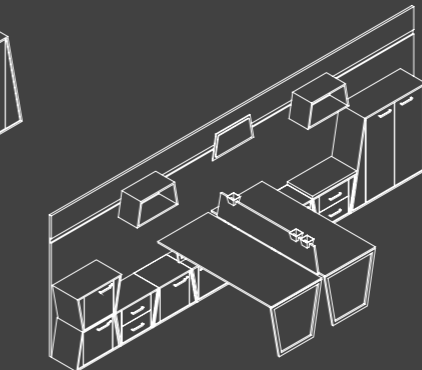

2'Lİ ÇALIŞMA GRUBU
WORKSTATION FOR 2 PERSONS
DUVAR PANELİ
WITH WALL PARTITIONAL PANEL