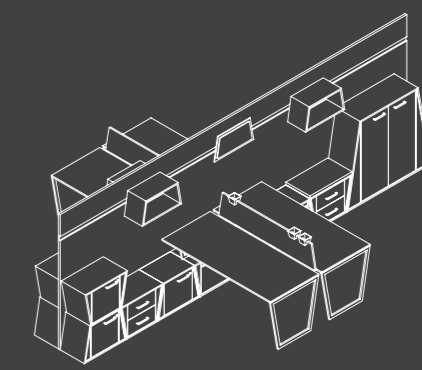

KAĞITLIK
PAPER HOLDER
25X31X4 cm

ACROBAT
CABLE HOLDER
6X6X71 cm

KASA TAŞIYICI
COMPUTER CARRIER
23X25X54 cm

4'LÜ ÇALIŞMA GRUBU
WORKSTATION FOR 4 PERSONS

2'Lİ ÇALIŞMA GRUBU
WORKSTATION FOR 2 PERSONS
DUVAR PANELİ
WITH WALL PARTITIONAL PANEL