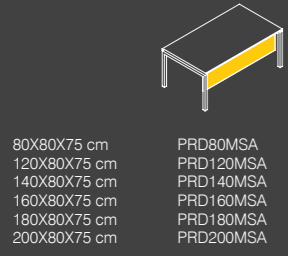

PRD80MSC
PRD120MSC
PRD140MSC
PRD160MSC
PRD180MSC
PRD200MSC

AĞSAP ÖN PANEL
WOODEN FRONT PANEL

CAM ÖN PANEL
GLASS FRONT PANEL

"L" modül / "L" module

PRD80MSA
PRD120MSA
PRD140MSA
PRD160MSA
PRD180MSA
PRD200MSA