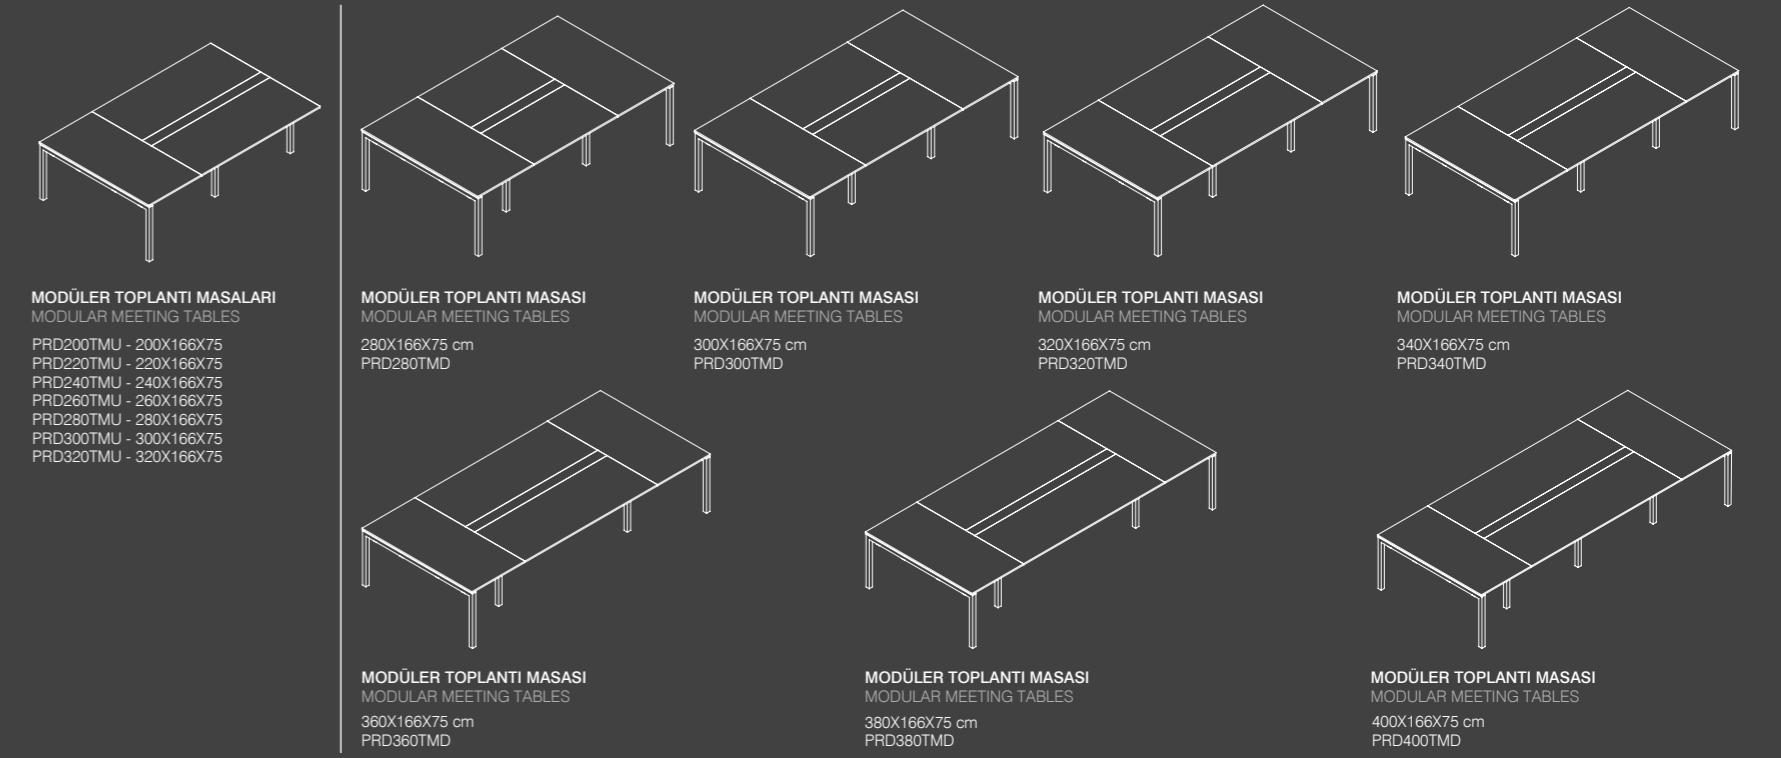

PREDO TOPLANTI MASALARI VE MODÜLLERİ
PREDO MEETING TABLES AND MODULES

MODÜLER TOPLANTI MASALARI
MODULAR MEETING TABLES
PRD200TMU - 200X166X75
PRD220TMU - 220X166X75
PRD240TMU - 240X166X75
PRD280TMU - 280X166X75
PRD280TMU - 280X166X75
PRD300TMU - 300X166X75
PRD320TMU - 320X166X75