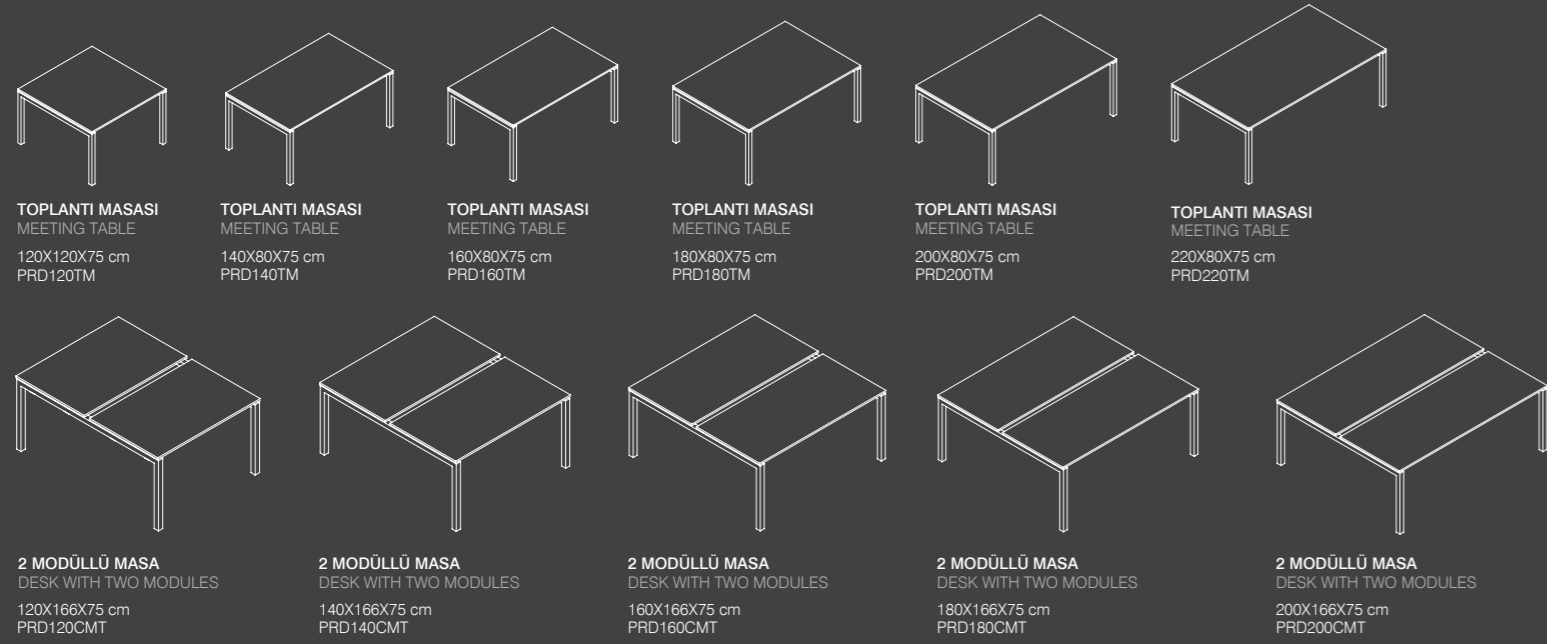

PREDO TOPLANTI MASALARI VE MODÜLLER
PREDO MEETING TABLES AND MODULES

TOPLANTI MASASI
MEETING TABLE
120X120X75 cm
PRD120TM

TOPLANTI MASASI
MEETING TABLE
140X80X75 cm
PRD140TM

TOPLANTI MASASI
MEETING TABLE
160X80X75 cm
PRD160TM

TOPLANTI MASASI
MEETING TABLE
180X80X75 cm
PRD180TM

TOPLANTI MASASI
MEETING TABLE
200X80X75 cm
PRD200TM

TOPLANTI MASASI
MEETING TABLE
220X80X75 cm
PRD220TM

2 MODÜLLÜ MASA
DESK WITH TWO MODULES
180X166X75 cm
PRD180CMT

2 MODÜLLÜ MASA
DESK WITH TWO MODULES
200X166X75 cm
PRD200CMT