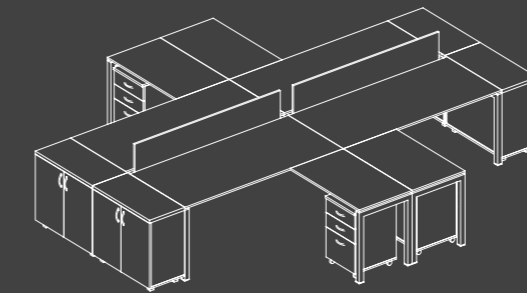

PREDO ÇALIŞMA İSTASYONLARI
PREDO WORKSTATIONS

4'LÜ ÇALIŞMA GRUBU
WORKSTATION FOR 4 PERSONS
AĞSAP BÖLME PANELLER
WOODEN PARTITIONAL PANELS
L MODÜLLER - DOLAPLAR - KESONLAR
L MODULES - CABINETS - PEDESTALS