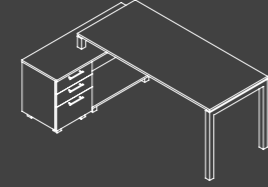

MASA
DESK
160X80X75 cm

MASA
DESK
180X80X75 cm

L MASA (OPSİYONEL)
DESK WITH L MODULE (OPTIONAL)
PRDLM