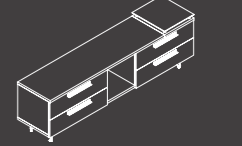

ETAJERLİ MASA
DESK WITH ETAGERE

240X100X75 cm
Sağ Etajer - Right Etagere
GZ240MSER
Sol Etajer - Left Etagere
GZ240MSEL

ETAJER
ETAGERE

225X51X68 cm
GZ225KNS

KALEMLİK
PEN HOLDER

Lake
Laque

KALEMLİK
PEN HOLDER

Laminat
Laminated

GİZA YÖNETİCİ MASALARI

GİZA EXECUTIVE DESKS

MASA
DESK

180X100X75 cm
GZ180MS

MASA
DESK

200X100X75 cm
GZ200MS

MASA
DESK

220X100X75 cm
GZ220MS

MASA
DESK

240X100X75 cm
GZ240MS

KONSOL
CONSOLE

225X51X68 cm
GZ225KNS

GİZA OFİS MASALARI

GİZA OFFICE DESKS

Sol etajer görselidir.
Left etagere visual.