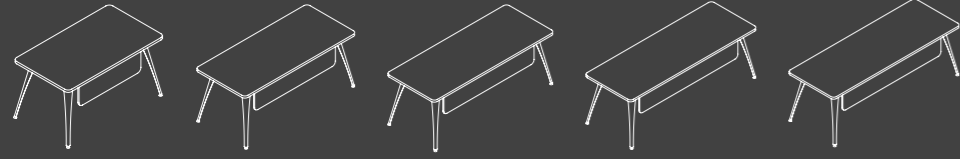

DYNAMIC OFİS MASALARI

DYNAMIC OFFICE DESKS

MASA
DESK
140X80X75 cm
DY140MSA

MASA
DESK
160X80X75 cm
DY160MSA

MASA
DESK
180X80X75 cm
DY180MSA

MASA
DESK
200X80X75 cm
DY200MSA

MASA
DESK
220X80X75 cm
DY220MSA