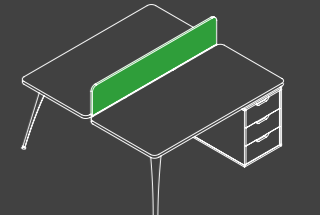

PLEKSI BÖLME PANEL
PLEXI PARTITIONAL PANEL
DY8030BPP 80X30 cm
DY16030BPP 160X30 cm
DY18030BPP 180X30 cm
DY20030BPP 200X30 cm