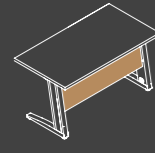

AHŞAP ÖN PERDE

WOODEN FRONT PANEL

80X80X75 cm
120X80X75 cm
140X80X75 cm
160X80X75 cm
180X80X75 cm
200X80X75 cm

DM80MSA
DM120MSA
DM140MSA
DM160MSA
DM180MSA
DM200MSA