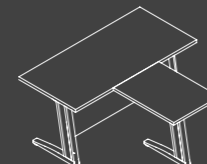

L MODÜLLÜ MASA
DESK WITH L MODULE
180X80X75 cm
DM180MSS