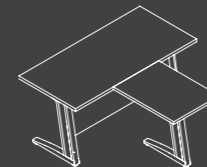

L MODÜLLÜ MASA
DESK WITH L MODULE
160X80X75 cm
DM160MSS