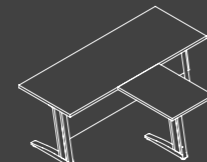

L MODÜLLÜ MASA
DESK WITH L MODULE
200X80X75 cm
DM200MSS