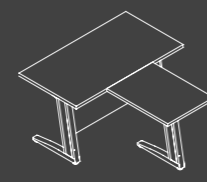

L MODÜLLÜ MASA
DESK WITH L MODULE
140X80X75 cm
DM140MSS