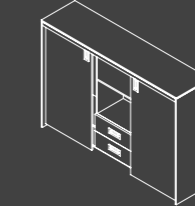

BOSS DOLAP

BOSS CABINET

DOLAP
CABINET
220X50X158 cm
BS158DLP