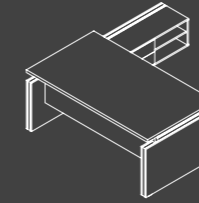

ETAJERLİ MASA
DESK WITH ETAGERE
180X100X75 cm
Sağ Etajer - Right Etagere
BS180MSER
Sol Etajer - Left Etagere
BS180MSEL