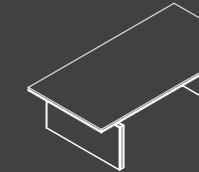

BOSS TOPLANTI MASALARI

BOSS MEETING TABLES

TOPLANTI MASASI
MEETING TABLE
240X110X75 cm
BS240TM