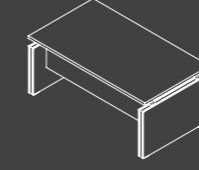

BOSS YÖNETİCİ MASALARI

BOSS EXECUTIVE DESKS

MASA
DESK
180X100X75 cm
BS180MS