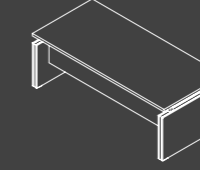

MASA
DESK
220X100X75 cm
BS220MS