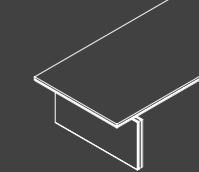

TOPLANTI MASASI
MEETING TABLE
280X110X75 cm
BS280TM