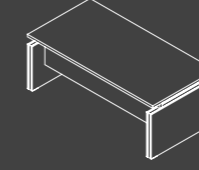

MASA
DESK
200X100X75 cm
BS200MS