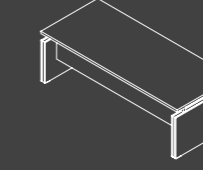

MASA
DESK
240X100X75 cm
BS240MS