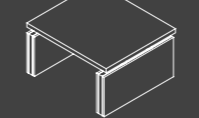

SEHPA
SIDE TABLE
80X80X45 cm
BS080S