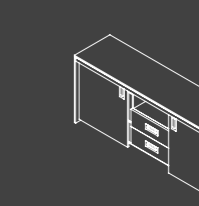

BOSS KONSOL

BOSS CONSOLE

KONSOL
CONSOLE
220X50X90 cm
BS090KNS