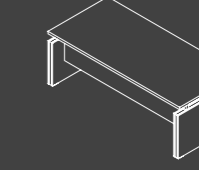

MASA
DESK
260X100X75 cm
BS260MS