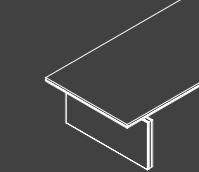

TOPLANTI MASASI
MEETING TABLE
300X110X75 cm
BS300TM