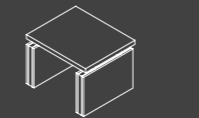

BOSS SEHPALAR

BOSS SIDE TABLES

SEHPA
SIDE TABLE
60X60X45 cm
BS060S