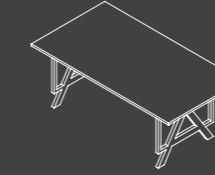

AG-PRO TOPLANTI MASALARI

AG-PRO MEETING TABLES

TOPLANTI MASASI
MEETING TABLE
220X120X75 cm
AG220TM