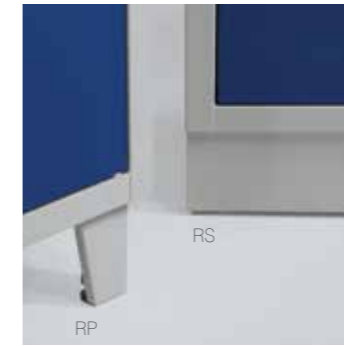

30cm
LOCKERS CLEAN INDUSTRY
VESTIAIRES INDUSTRIE PROPRE

RP/RS 340

PRODUCT

CODE DESCRIPTION DIMENSIONS

RP/RS 310	1 Door / 1 Case	30x50x180 h
RP/RS 320	2 Doors / 2 Cases	60x50x180 h
RP/RS 330	3 Doors / 3 Cases	90x50x180 h
RP/RS 340	4 Doors / 4 Cases	120x50x180h

RP: Legs / Pieds
RS: Based / Socle